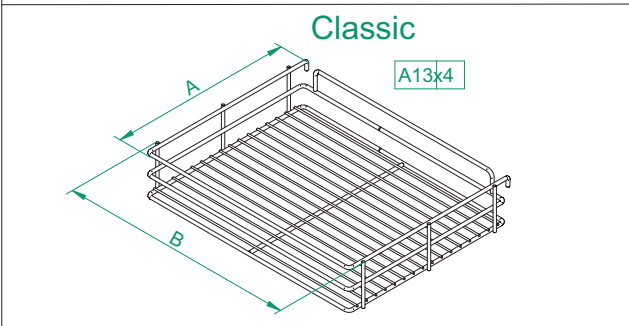

	AxB	sz
800 Classic, Graphit	287x443	4
800 White	247x443	2
	344x443	2
1000 Classic, White	344x443	4
Graphit		
1200 Classic, White	444x443	4
Graphit		

5 A8x8
A11x4
A13x4

6 - 8

Corner Comfort 800 Classic, Graphit