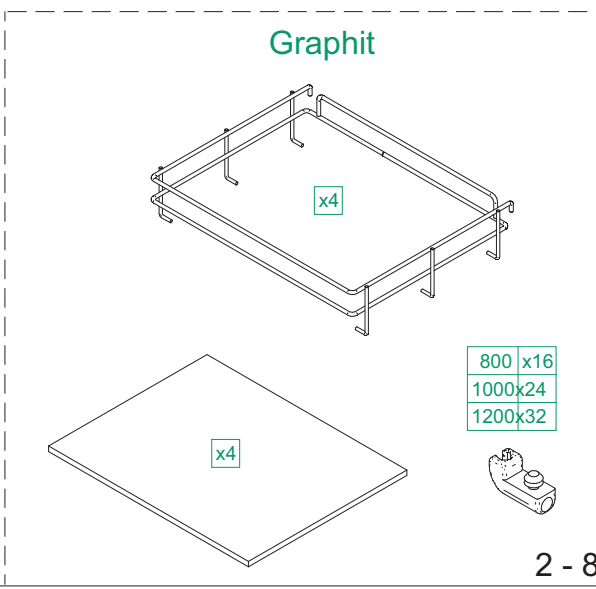

	AxB	sz
800 Classic, Graphit	287x443	4
800 White	247x443	2
	344x443	2
1000 Classic, White	344x443	4
Graphit		
1200 Classic, White	444x443	4
Graphit		

5 A8x8
A11x4
A13x4

6 - 8

Corner Comfort 800 Classic, Graphit