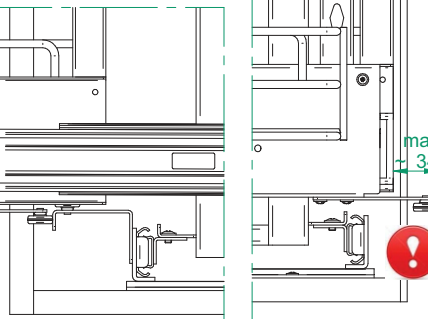

	AxB	sz
800 Classic, Graphit	287x443	4
800 White	247x443	2
	344x443	2
1000 Classic, White	344x443	4
Graphit		
1200 Classic, White	444x443	4
Graphit		

5 A8x8
A11x4
A13x4

6 - 8

Corner Comfort 800 Classic, Graphit