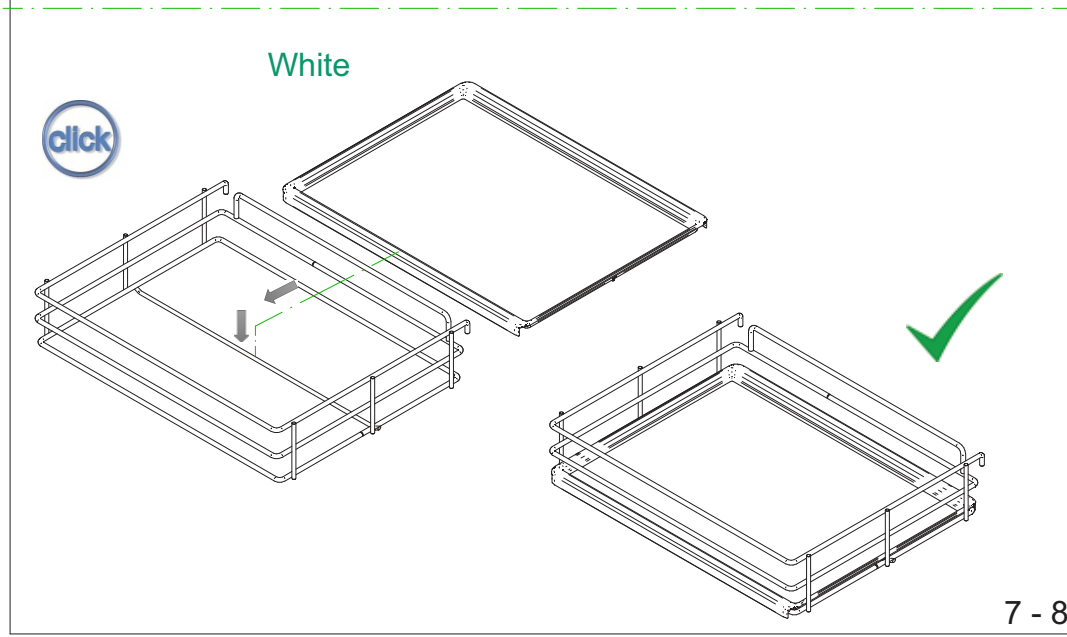

	AxB	sz
800 Classic, Graphit	287x443	4
800 White	247x443	2
	344x443	2
1000 Classic, White	344x443	4
Graphit		
1200 Classic, White	444x443	4
Graphit		

5 A8x8
A11x4
A13x4

6 - 8

Corner Comfort 800 Classic, Graphit