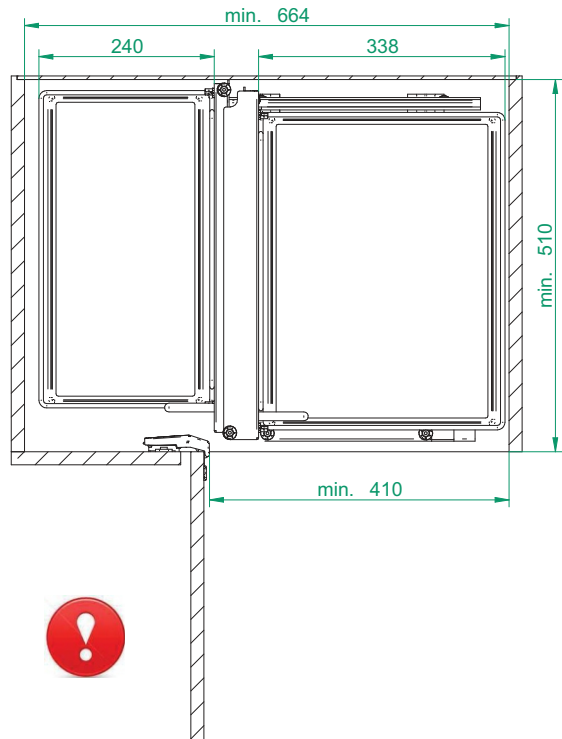

Corner Comfort 800 White