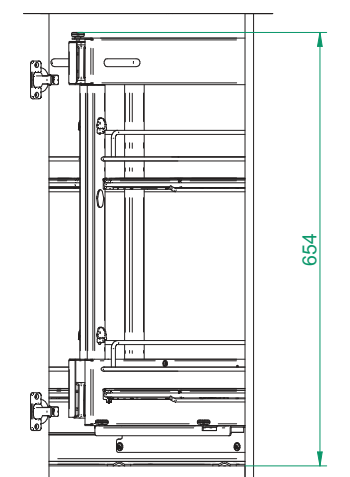

Corner Comfort 800 White