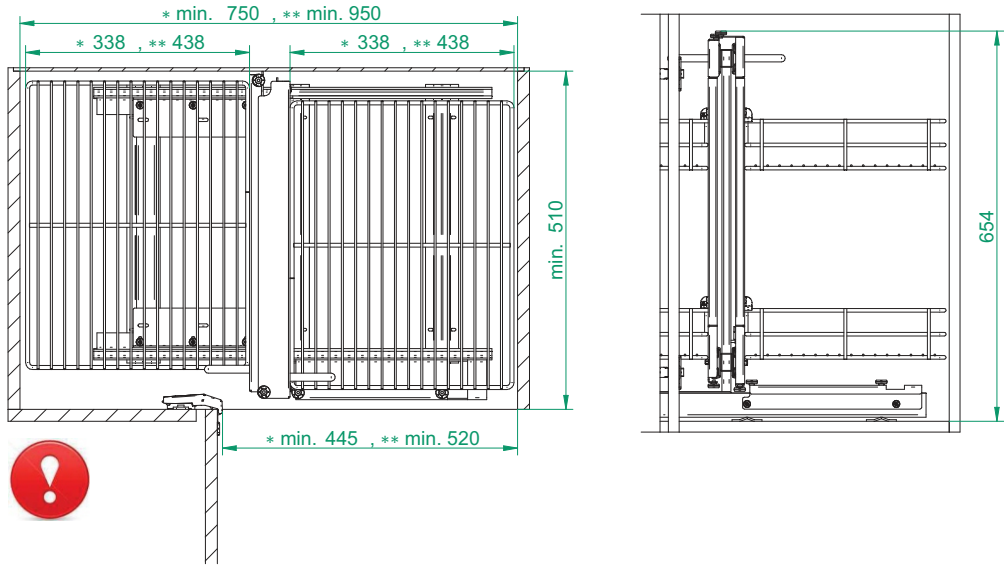

Corner Comfort 1000,1200 - Classic, Graphit, White