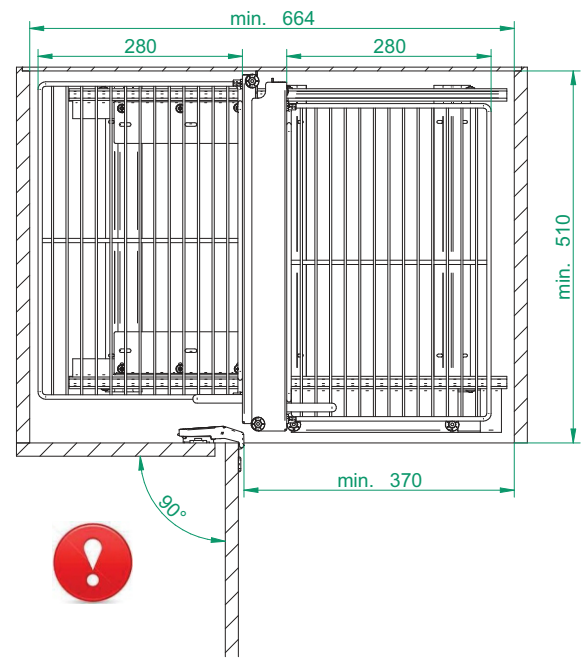

	AxB	sz
800 Classic, Graphit	287x443	4
800 White	247x443	2
	344x443	2
1000 Classic, White	344x443	4
Graphit		
1200 Classic, White	444x443	4
Graphit		

5 A8x8
A11x4
A13x4

6 - 8

Corner Comfort 800 Classic, Graphit