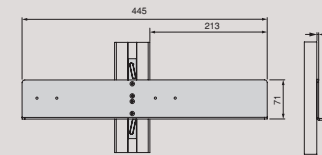

Zero bracket for fixing Hack cabinet racks
Nullbügel zur Befestigung von Hack-Schrankgestellen

Finish	Format	Cod.
Textured black painted Tiefschwarz lackiert	2 UN	7032954