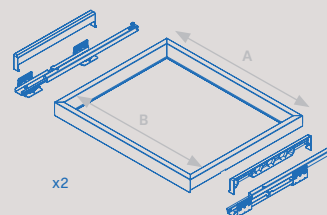

Rack with soft-close slides for cabinet accessories Hack
Hack-Rahmen mit Schienen für Schrankzubehör

Finish	A	B	Format	Cod.
Textured black painted Tiefschwarz lackiert	560 - 594	483 (M60)	2 UN	7113054
Textured black painted Tiefschwarz lackiert	623 - 657	546	2 UN	7113154
Textured black painted Tiefschwarz lackiert	682 - 716	605	2 UN	7113254
Textured black painted Tiefschwarz lackiert	741 - 775	664	2 UN	7113354
Textured black painted Tiefschwarz lackiert	760 - 794	683 (M80)	2 UN	7113454
Textured black painted Tiefschwarz lackiert	798 - 832	721	2 UN	7113554
Textured black painted Tiefschwarz lackiert	832 - 866	755	2 UN	7113654
Textured black painted Tiefschwarz lackiert	860 - 894	783 (M90)	2 UN	7113754
Textured black painted Tiefschwarz lackiert	923 - 957	846	2 UN	7113854
Textured black painted Tiefschwarz lackiert	982 - 1.016	905	2 UN	7113954
Textured black painted Tiefschwarz lackiert	1.041 - 1.075	964	2 UN	7114054