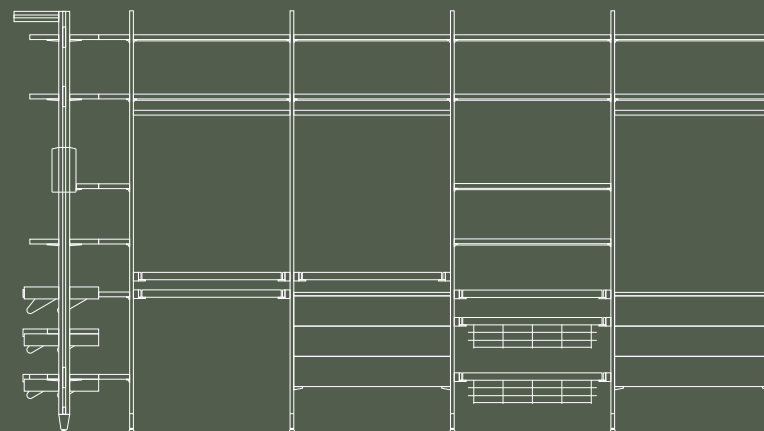

DRESSING ROOM UMKLEIDEKABINE

- 7032754 round foot / rundfuss
- 7020254 profil 2,9m / profil 2,9m
- 7031754 wall fixing / wandbefestigung
- 7031254 fixing between profiles
  / befestigung zwischen profilen
- 7032517 cover for profile / abdeckung für profil
- 7031354 support for wooden shelf
  / träger fürholzregal
- 7031554 support for module / halterung für modul
- 7022854 hang accessory / hängezubehör
- 9283914 hang pull down wardrobe rail lift
  / hänge-kleiderschrank schiene lift
- 7032954 hack accessory / hack-zubehör
- 7110754 hack rack with soft-close slides
  / hack rack mit soft-close gleitern
- 7111954 hack wire basket / drahtkorb hacken
- 7111654 hack shoe drawer / schuhschublade hack

- 7031654 support for hanging rail
  / stütze für hängeschiene
- 7102154 hanging rail / hangeschiene
- 7112054 hack trouser rods / hack hosenstangen
- 7112354 hack tray for closets
  / hack tray für schränke
- 5150415 diffuser profile / durchlassprofil
- 5150617 grommet profile / tüllenprofil
- 5147817 w diffuser profile / w durchlassprofil
- 5147967 w profile for recessed installation
  / w-profil für den versenkten einbau
- 5148417 w accessory for recessed installation
  / w zubehör für den versenkten einbau
- 5209720 led strip / led strip
- 5208320 connector cable / anschlusskabel
- 5008520 led converter / led-konverter

If you scan this **QR Code** with your mobile phone, you can see what it looks like in your home with augmented reality. Wenn Sie diesen **QR-Code** mit Ihrem Mobiltelefon scannen, können Sie mit Augmented Reality sehen, wie es bei Ihnen zu Hause aussieht.