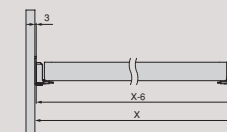

Rack with soft-close slides for cabinet accessories Hack
Hack-Rahmen mit Schienen für Schrankzubehör

Finish	A	B	Format	Cod.
Textured black painted Tiefschwarz lackiert	560 - 594	483 (M60)	2 UN	7113054
Textured black painted Tiefschwarz lackiert	623 - 657	546	2 UN	7113154
Textured black painted Tiefschwarz lackiert	682 - 716	605	2 UN	7113254
Textured black painted Tiefschwarz lackiert	741 - 775	664	2 UN	7113354
Textured black painted Tiefschwarz lackiert	760 - 794	683 (M80)	2 UN	7113454
Textured black painted Tiefschwarz lackiert	798 - 832	721	2 UN	7113554
Textured black painted Tiefschwarz lackiert	832 - 866	755	2 UN	7113654
Textured black painted Tiefschwarz lackiert	860 - 894	783 (M90)	2 UN	7113754
Textured black painted Tiefschwarz lackiert	923 - 957	846	2 UN	7113854
Textured black painted Tiefschwarz lackiert	982 - 1.016	905	2 UN	7113954
Textured black painted Tiefschwarz lackiert	1.041 - 1.075	964	2 UN	7114054